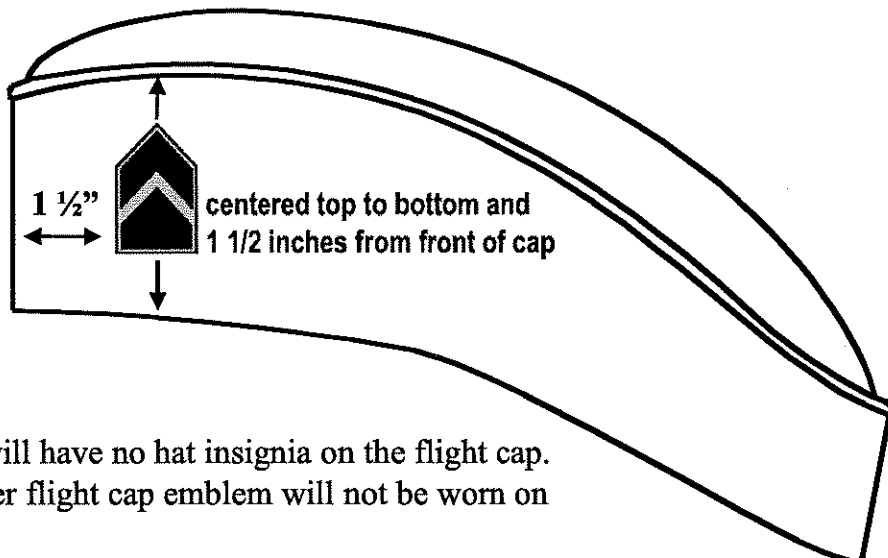

CADET FEMALE HEADGEAR

SERVICE CAP (Officer Only)

Solid Blue Color with no embroidery

Enlisted Women's Service Caps may be worn with the Hap Arnold Wings insignia.

FLIGHT CAP* (Officer and Enlisted)

- Enlisted Ranks will have no hat insignia on the flight cap.
- The former officer flight cap emblem will not be worn on the flight cap.